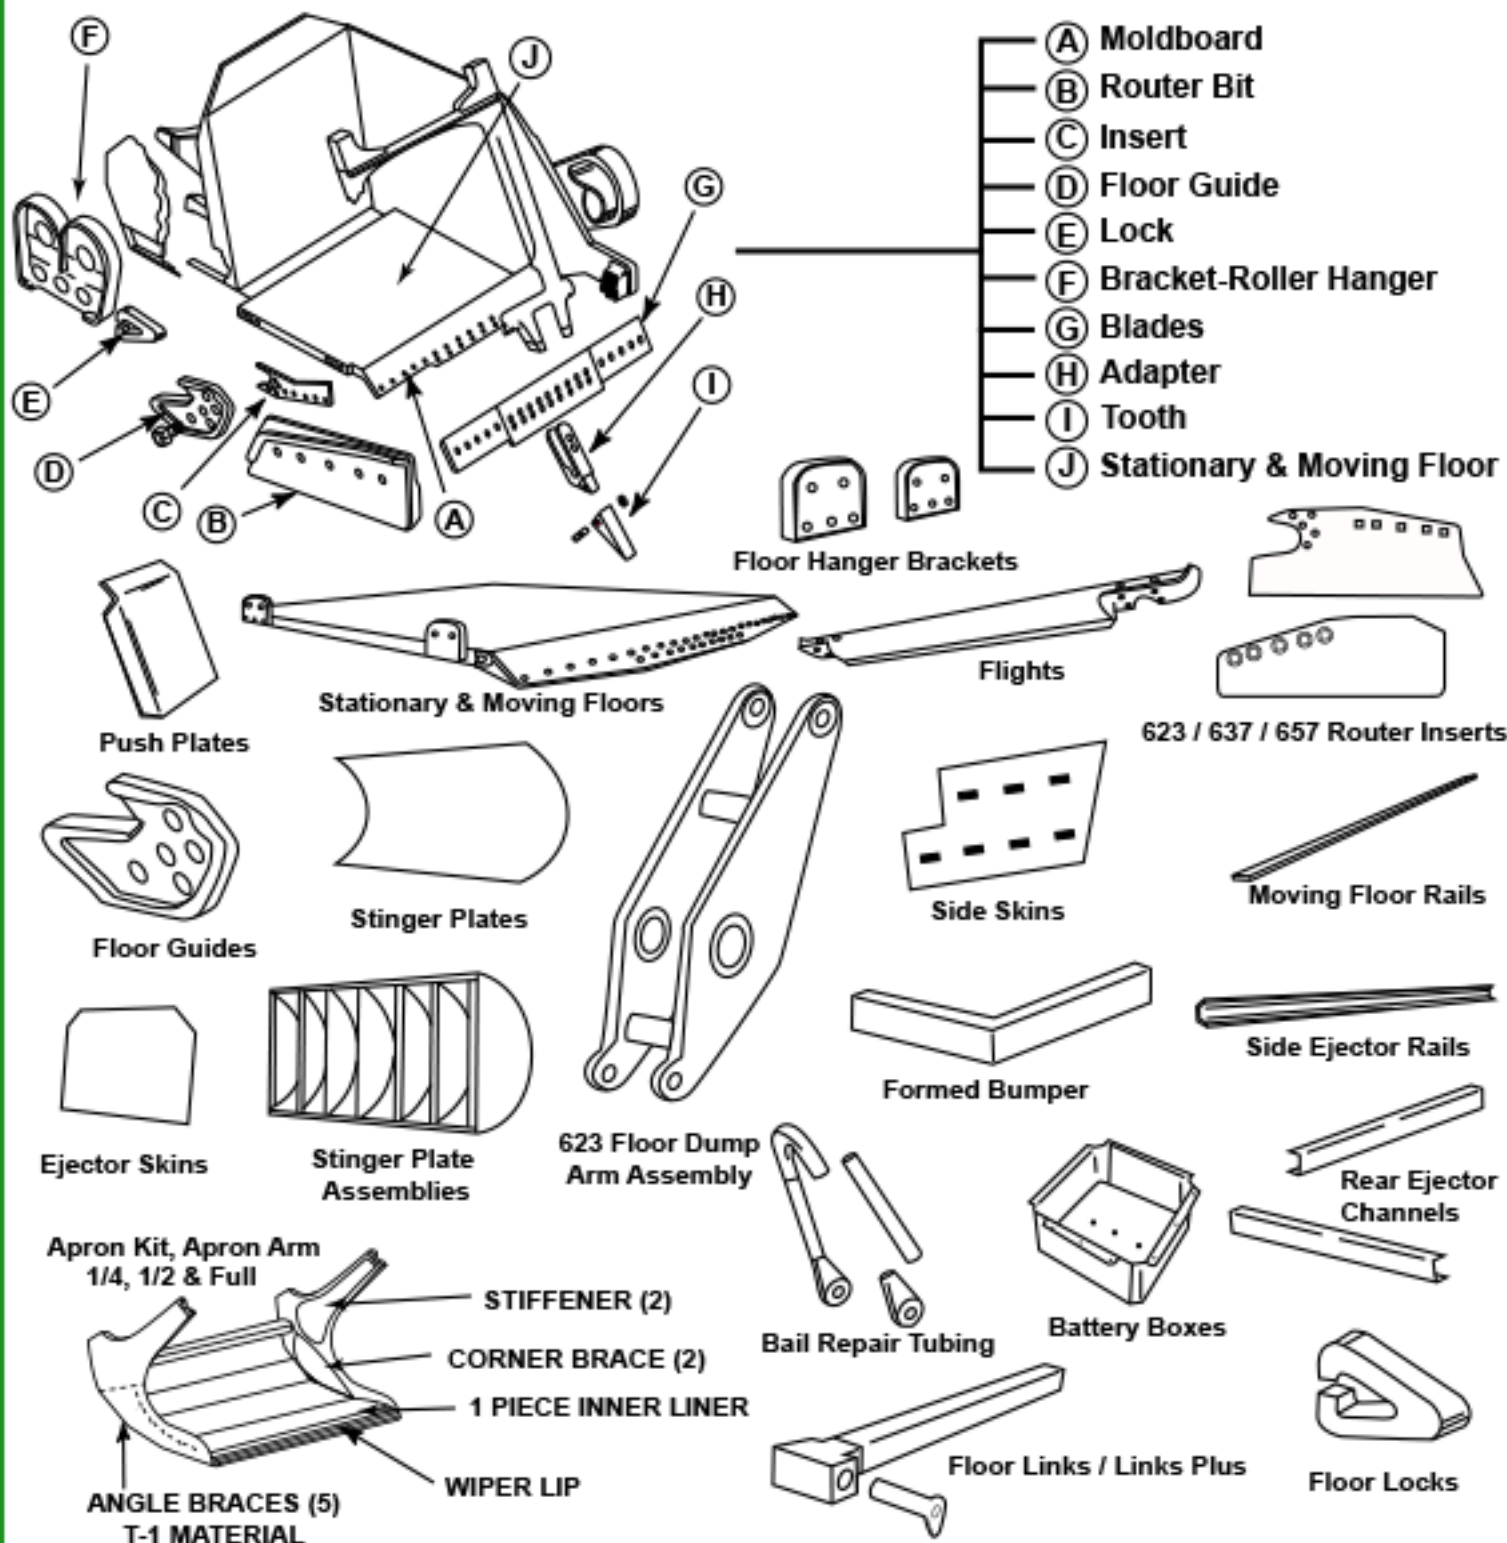

800-544-6453

452 West Valley Blvd. Rialto, CA 92376

Phone: 909-873-1222

Fax: 909-873-1223

STEEL UNLIMITED, INC

www.steelunlimited.com

Providing Quality Scraper Parts At An Excellent Price!

Steel Unlimited is a full service computer aided, precision machine & weld shop. We have the capability to manufacture anything from small-machined parts to very large welded assemblies. We ensure accuracy and consistency in each part. Our attention to detail has allowed us to provide our customers with reliable results.